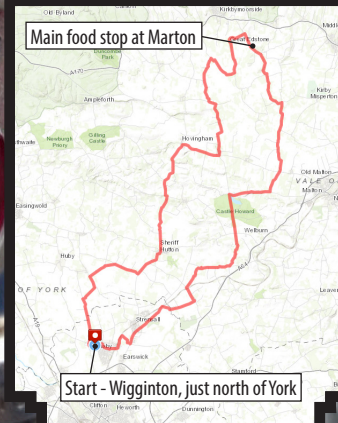

Retro

CLASSIC

At the York Rally Sportive
Sunday 28 April 2019
Start: Wigginton, nr York

Join fellow connoisseurs of classic cycles for the Retro Classic, a 50 mile (80 km) day ride through Yorkshire's finest lanes.

The Retro Classic sets forth alongside the more modern riders of the York Rally Sportive to raise funds for the annual York Rally, the traditional gathering for cycles old and new on York's Knavesmire. See overleaf for full details.

Enjoy great riding, great company and great organisation from our experienced all-volunteer team! And enjoy the legendary Marton food stop...

Great value at £25 (online) or £30 (on the day). Go on, ride the Retro!

ENTER ONLINE
www.yorkrally.org/retro
ORGANISER: PETE DUINN
07740 171 252

The Retro Route

Choosing your classic cycle

Organisers will apply discretion and no entry in the classic retro spirit will be turned away. Retro bikes would typically feature:

- Steel frame
- Downtube shifters
- Cables exit from top of brake levers
- Toe clips & straps

Ride in style!